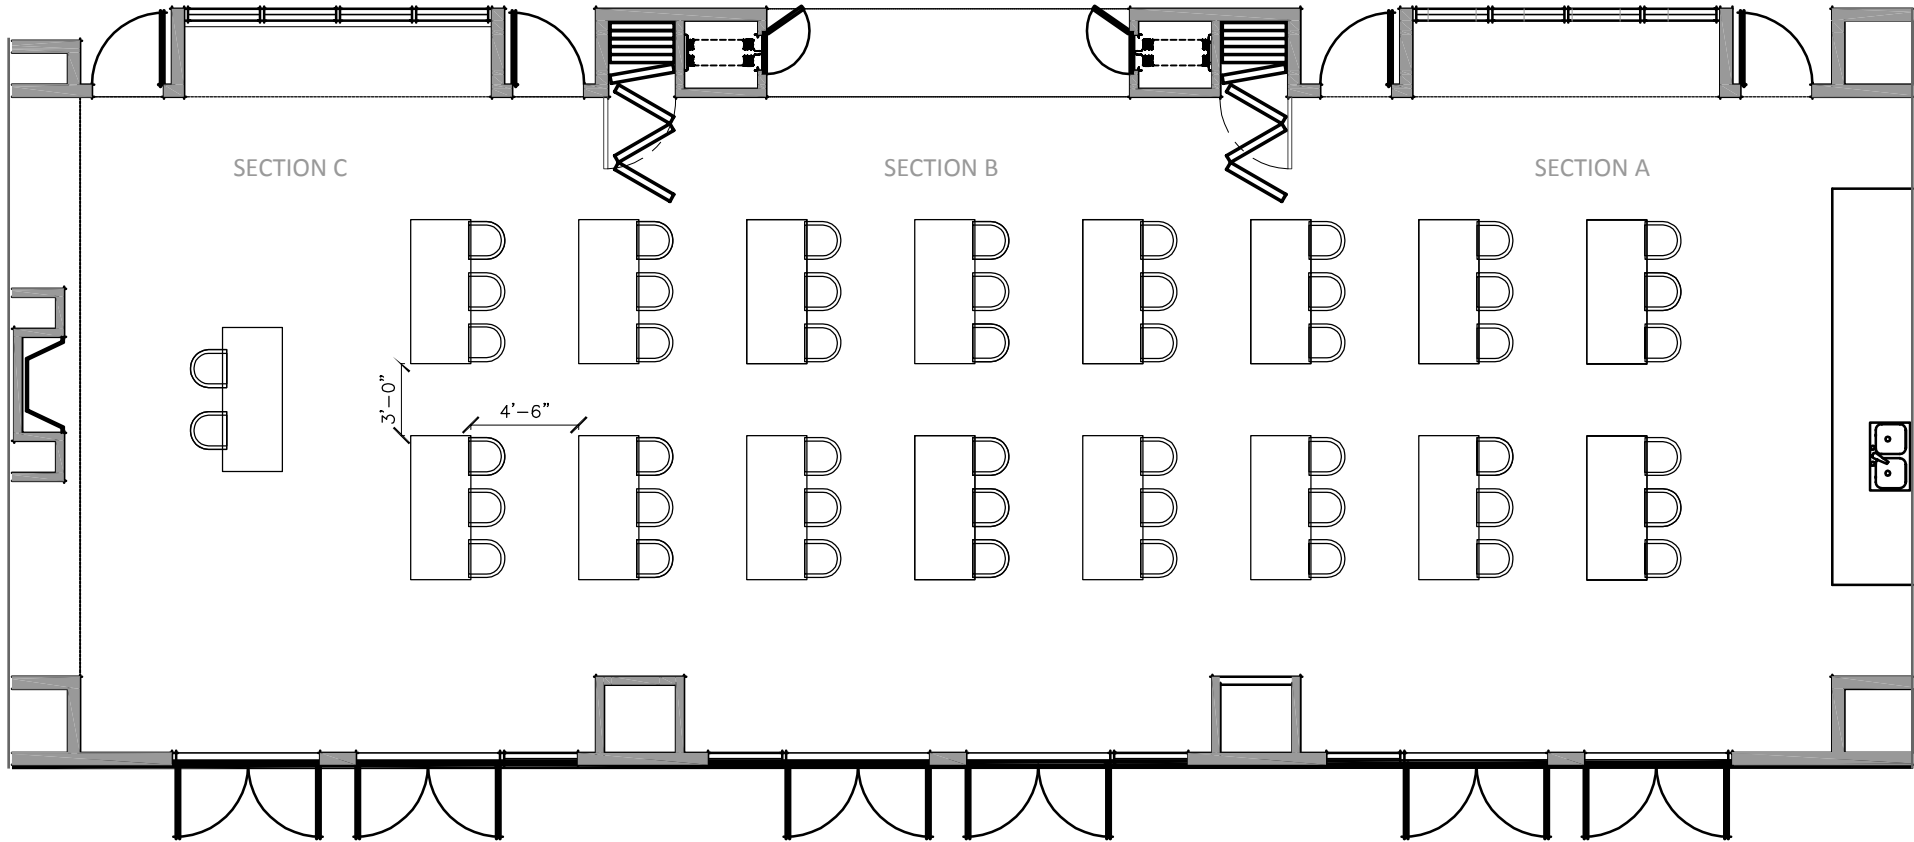

 BANQUET CHAIR

 30" x 72" SEMINAR TABLE
 FURNITURE LEGEND

WALNUT BEACH RESORT - CLASSROOM STYLE SEATING PLAN